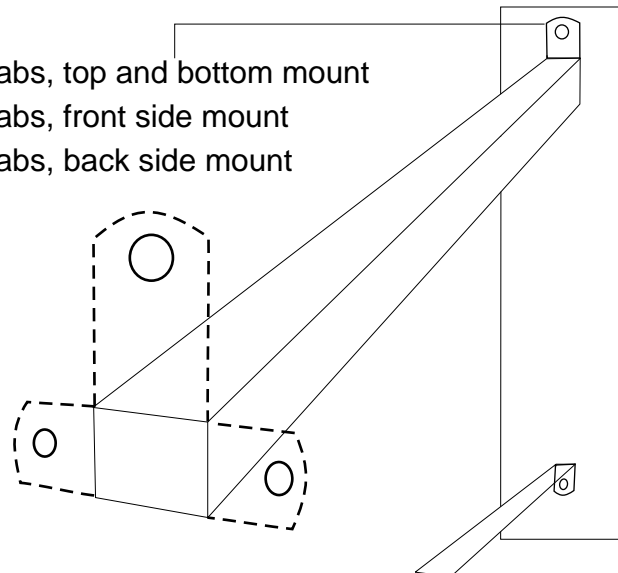

3/8" lag bolt

1.5"x1.5" heavy steel square tube frame

Cap rail optional, add 1/2" to height

33"

36.5"

3 1/2"

Floor

1/4" Tabs

1.5x3.5"x1/4" support plate
#10 Philips screws/countersunk
recommended for over 8ft panels

3/8" x 2.5"
stainless steel
lag bolt

- Tabs, top and bottom mount
- Tabs, front side mount
- Tabs, back side mount