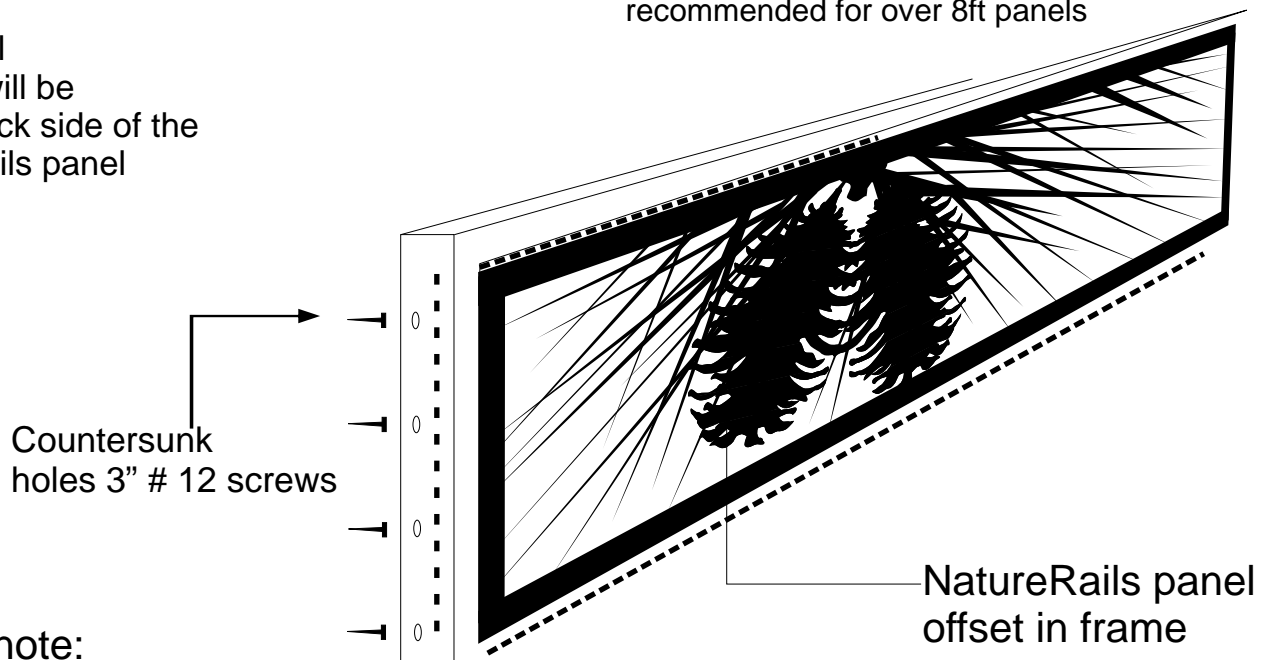

NatureRails™ ©

Artistic Railing & Home Décor

For Customer Service Call: 888-743-2325

Email Us: Info@NatureRails.com

NatureRails Maintenance Free Countersunk Frame for NatureRails Panels Only

NOTE: All welding will be on the back side of the NatureRails panel