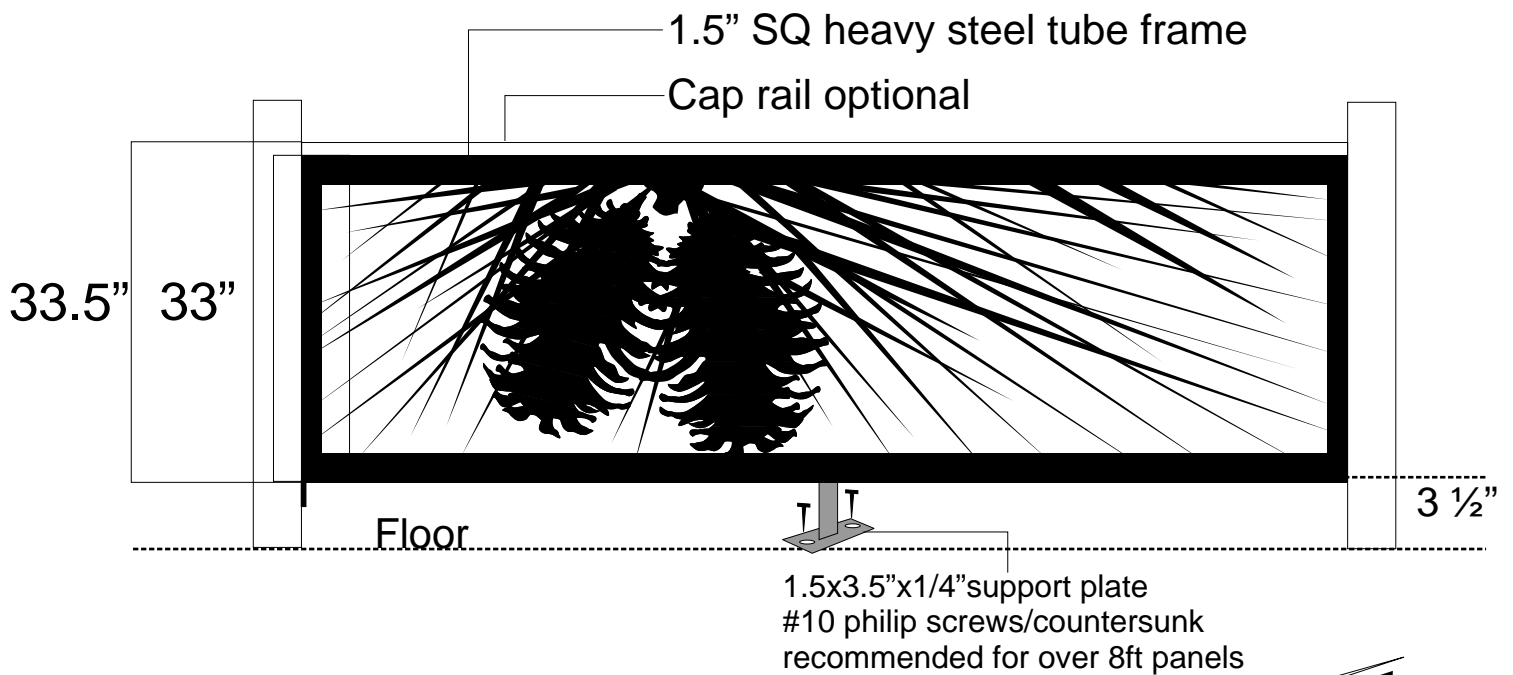

NatureRails™ ©

Artistic Railing & Home Décor

For Customer Service Call: 888-743-2325

Email Us: Info@NatureRails.com

NatureRails Maintenance Free Countersunk Frame for NatureRails Panels Only

NOTE: All welding will be on the back side of the NatureRails panel