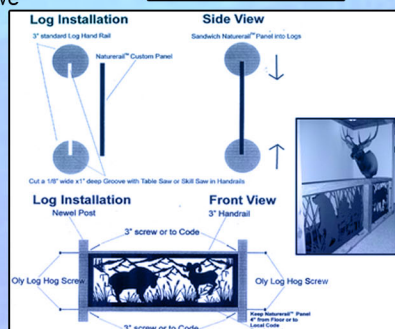

Easy install